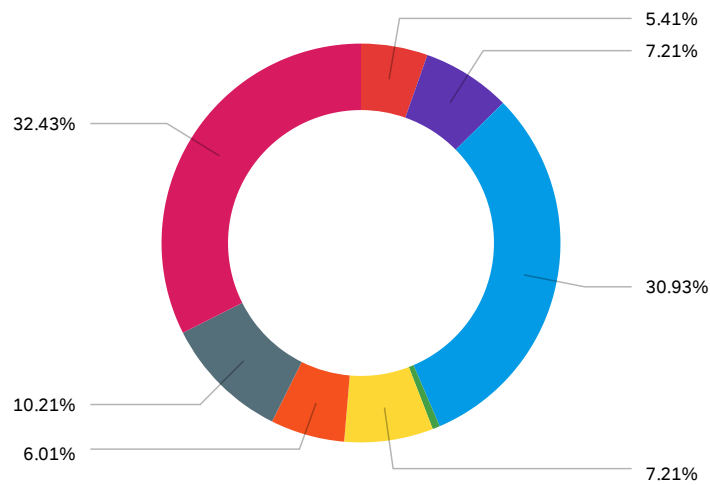

2021 Sophomore Tours Survey

Sophomore Interest - Chickasha

November 2021

What school do you attend?

■ Alex
 ■ AmPo
 ■ Chickasha
 ■ Home School/Epic
 ■ Minco
 ■ Ninnekah
 ■ Rush Springs
 ■ Tuttle

#	Field	Choice Count
1	Alex	5.41% 18
3	AmPo	7.21% 24
7	Chickasha	30.93% 103
8	Home School/Epic	0.60% 2
10	Minco	7.21% 24
11	Ninnekah	6.01% 20
14	Rush Springs	10.21% 34
15	Tuttle	32.43% 108

333

Showing rows 1 - 9 of 9

When did you first learn about CV Tech?

#	Field	Choice Count
1	8th Grade Visit	41.62% 139
2	Classroom Visit	3.29% 11
3	CV Tech Sophomore Presentation at your school	21.26% 71
4	CV Tech Summer Camp	0.00% 0
5	Community Events (Grady County Fair, Festival of Lights, Etc.)	0.30% 1
6	Family	14.37% 48
7	Friend	7.19% 24
8	Counselor/ Teacher	2.40% 8
9	CV Tech Campus Tour	5.09% 17
10	Other	4.49% 15