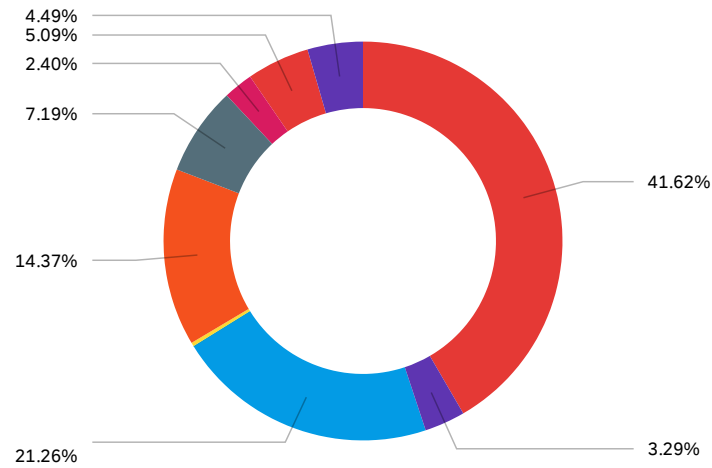

2021 Sophomore Tours Survey

Sophomore Interest - Chickasha

November 2021

What school do you attend?

■ Alex
 ■ AmPo
 ■ Chickasha
 ■ Home School/Epic
 ■ Minco
 ■ Ninnekah
 ■ Rush Springs
 ■ Tuttle

#	Field	Choice Count
1	Alex	5.41% 18
3	AmPo	7.21% 24
7	Chickasha	30.93% 103
8	Home School/Epic	0.60% 2
10	Minco	7.21% 24
11	Ninnekah	6.01% 20
14	Rush Springs	10.21% 34
15	Tuttle	32.43% 108

333

Showing rows 1 - 9 of 9

When did you first learn about CV Tech?

#	Field	Choice Count
1	8th Grade Visit	41.62% 139
2	Classroom Visit	3.29% 11
3	CV Tech Sophomore Presentation at your school	21.26% 71
4	CV Tech Summer Camp	0.00% 0
5	Community Events (Grady County Fair, Festival of Lights, Etc.)	0.30% 1
6	Family	14.37% 48
7	Friend	7.19% 24
8	Counselor/ Teacher	2.40% 8
9	CV Tech Campus Tour	5.09% 17
10	Other	4.49% 15