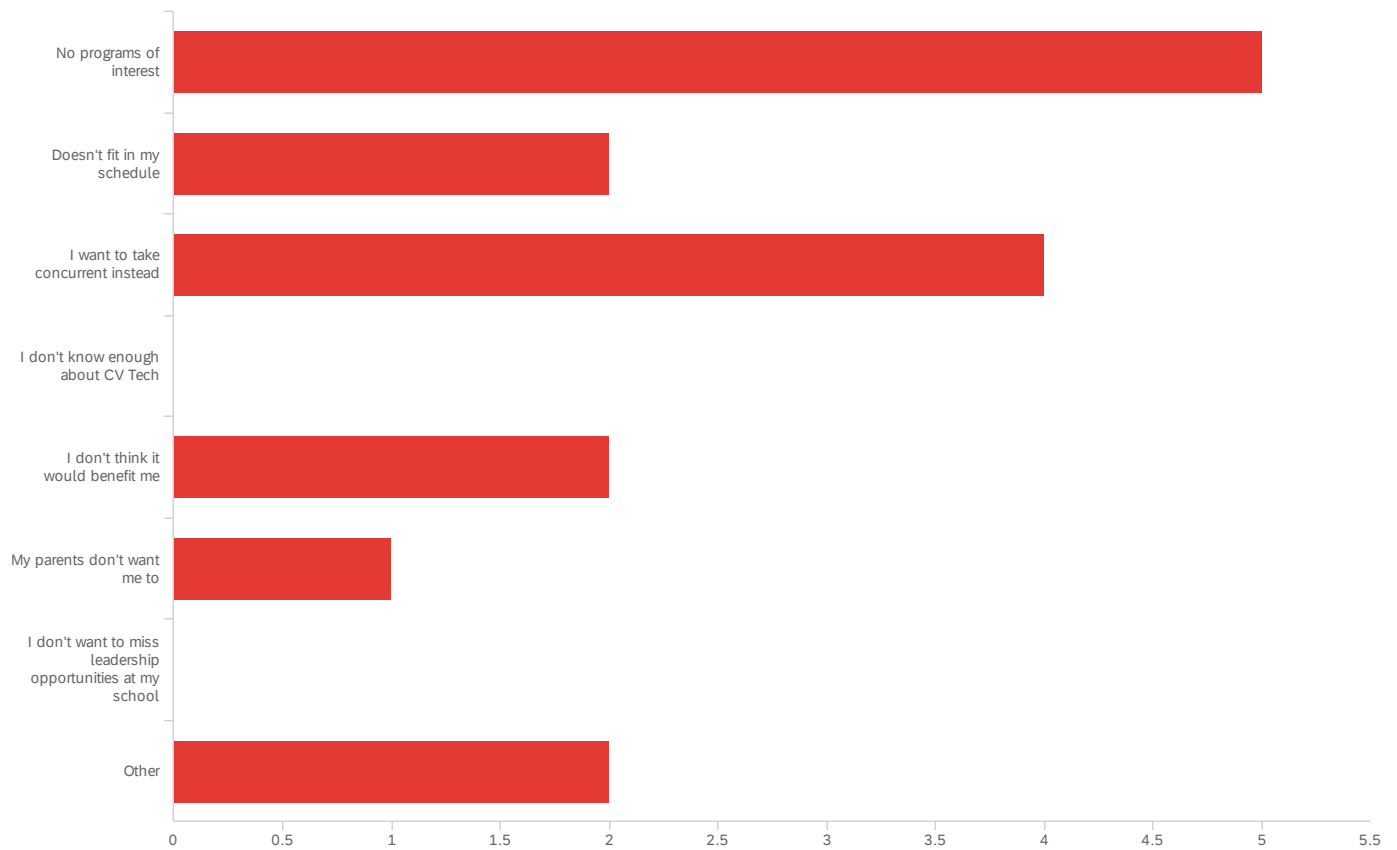

207

Showing rows 1 - 5 of 5

Are you going to apply to CV Tech?

#	Field	Choice Count
1	Yes	44.61% 149
2	Maybe	50.60% 169
3	No	4.79% 16
		334

Showing rows 1 - 4 of 4

Why not?

#	Field	Choice Count
1	No programs of interest	31.25% 5
2	Doesn't fit in my schedule	12.50% 2
3	I want to take concurrent instead	25.00% 4
4	I don't know enough about CV Tech	0.00% 0
5	I don't think it would benefit me	12.50% 2
6	My parents don't want me to	6.25% 1
7	I don't want to miss leadership opportunities at my school	0.00% 0
8	Other	12.50% 2