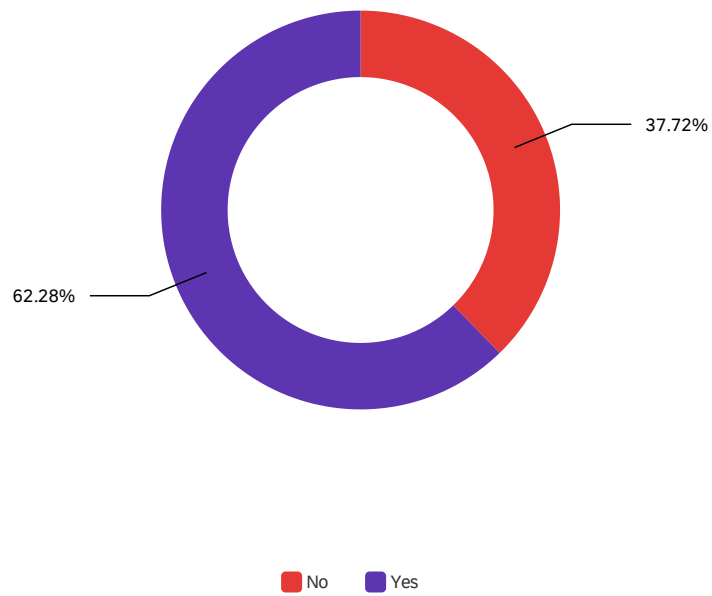

334

Showing rows 1 - 11 of 11

Q3_10_TEXT - Other

Other

Senior in pre engineering

I've learned about it and wanted to come here ever since the 4th grade

Did you attend the CV Tech Sophomore presentation in October?

Did this presentation help you understand our programs?

■ Definitely yes ■ A little ■ Not really ■ Definitely not

#	Field	Choice Count
1	Definitely yes	76.33% 158
2	A little	23.19% 48
3	Not really	0.48% 1
4	Definitely not	0.00% 0