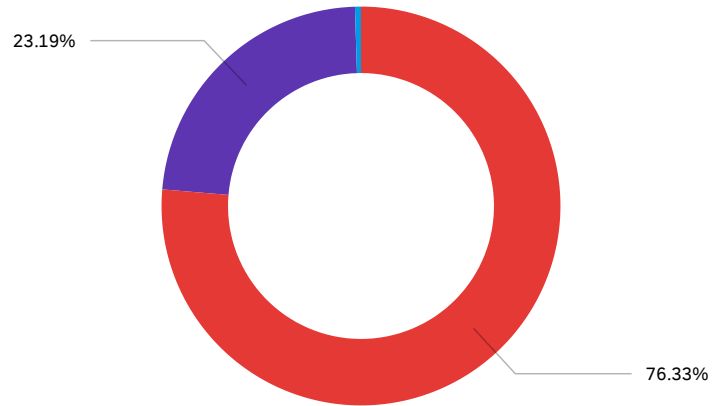

333

Showing rows 1 - 9 of 9

When did you first learn about CV Tech?

#	Field	Choice Count
1	8th Grade Visit	41.62% 139
2	Classroom Visit	3.29% 11
3	CV Tech Sophomore Presentation at your school	21.26% 71
4	CV Tech Summer Camp	0.00% 0
5	Community Events (Grady County Fair, Festival of Lights, Etc.)	0.30% 1
6	Family	14.37% 48
7	Friend	7.19% 24
8	Counselor/ Teacher	2.40% 8
9	CV Tech Campus Tour	5.09% 17
10	Other	4.49% 15

334

Showing rows 1 - 11 of 11

Q3_10_TEXT - Other

Other

Senior in pre engineering

I've learned about it and wanted to come here ever since the 4th grade

Did you attend the CV Tech Sophomore presentation in October?

Did this presentation help you understand our programs?

■ Definitely yes ■ A little ■ Not really ■ Definitely not

#	Field	Choice Count
1	Definitely yes	76.33% 158
2	A little	23.19% 48
3	Not really	0.48% 1
4	Definitely not	0.00% 0