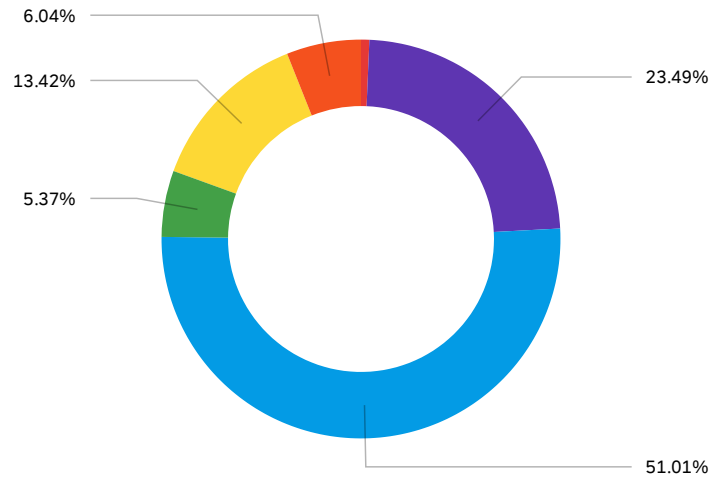

Who/what helped you decide which program you want to apply for?

■ CV Tech Summer Camp
■ Sophomore Presentation
■ Sophomore Tours (Today)
■ Teacher/Counselor
■ My Family
■ My Friend

#	Field	Choice Count
1	CV Tech Summer Camp	0.67% 1
2	Sophomore Presentation	23.49% 35
3	Sophomore Tours (Today)	51.01% 76
4	Teacher/Counselor	5.37% 8
5	My Family	13.42% 20
6	My Friend	6.04% 9

149

Showing rows 1 - 7 of 7

End of Report